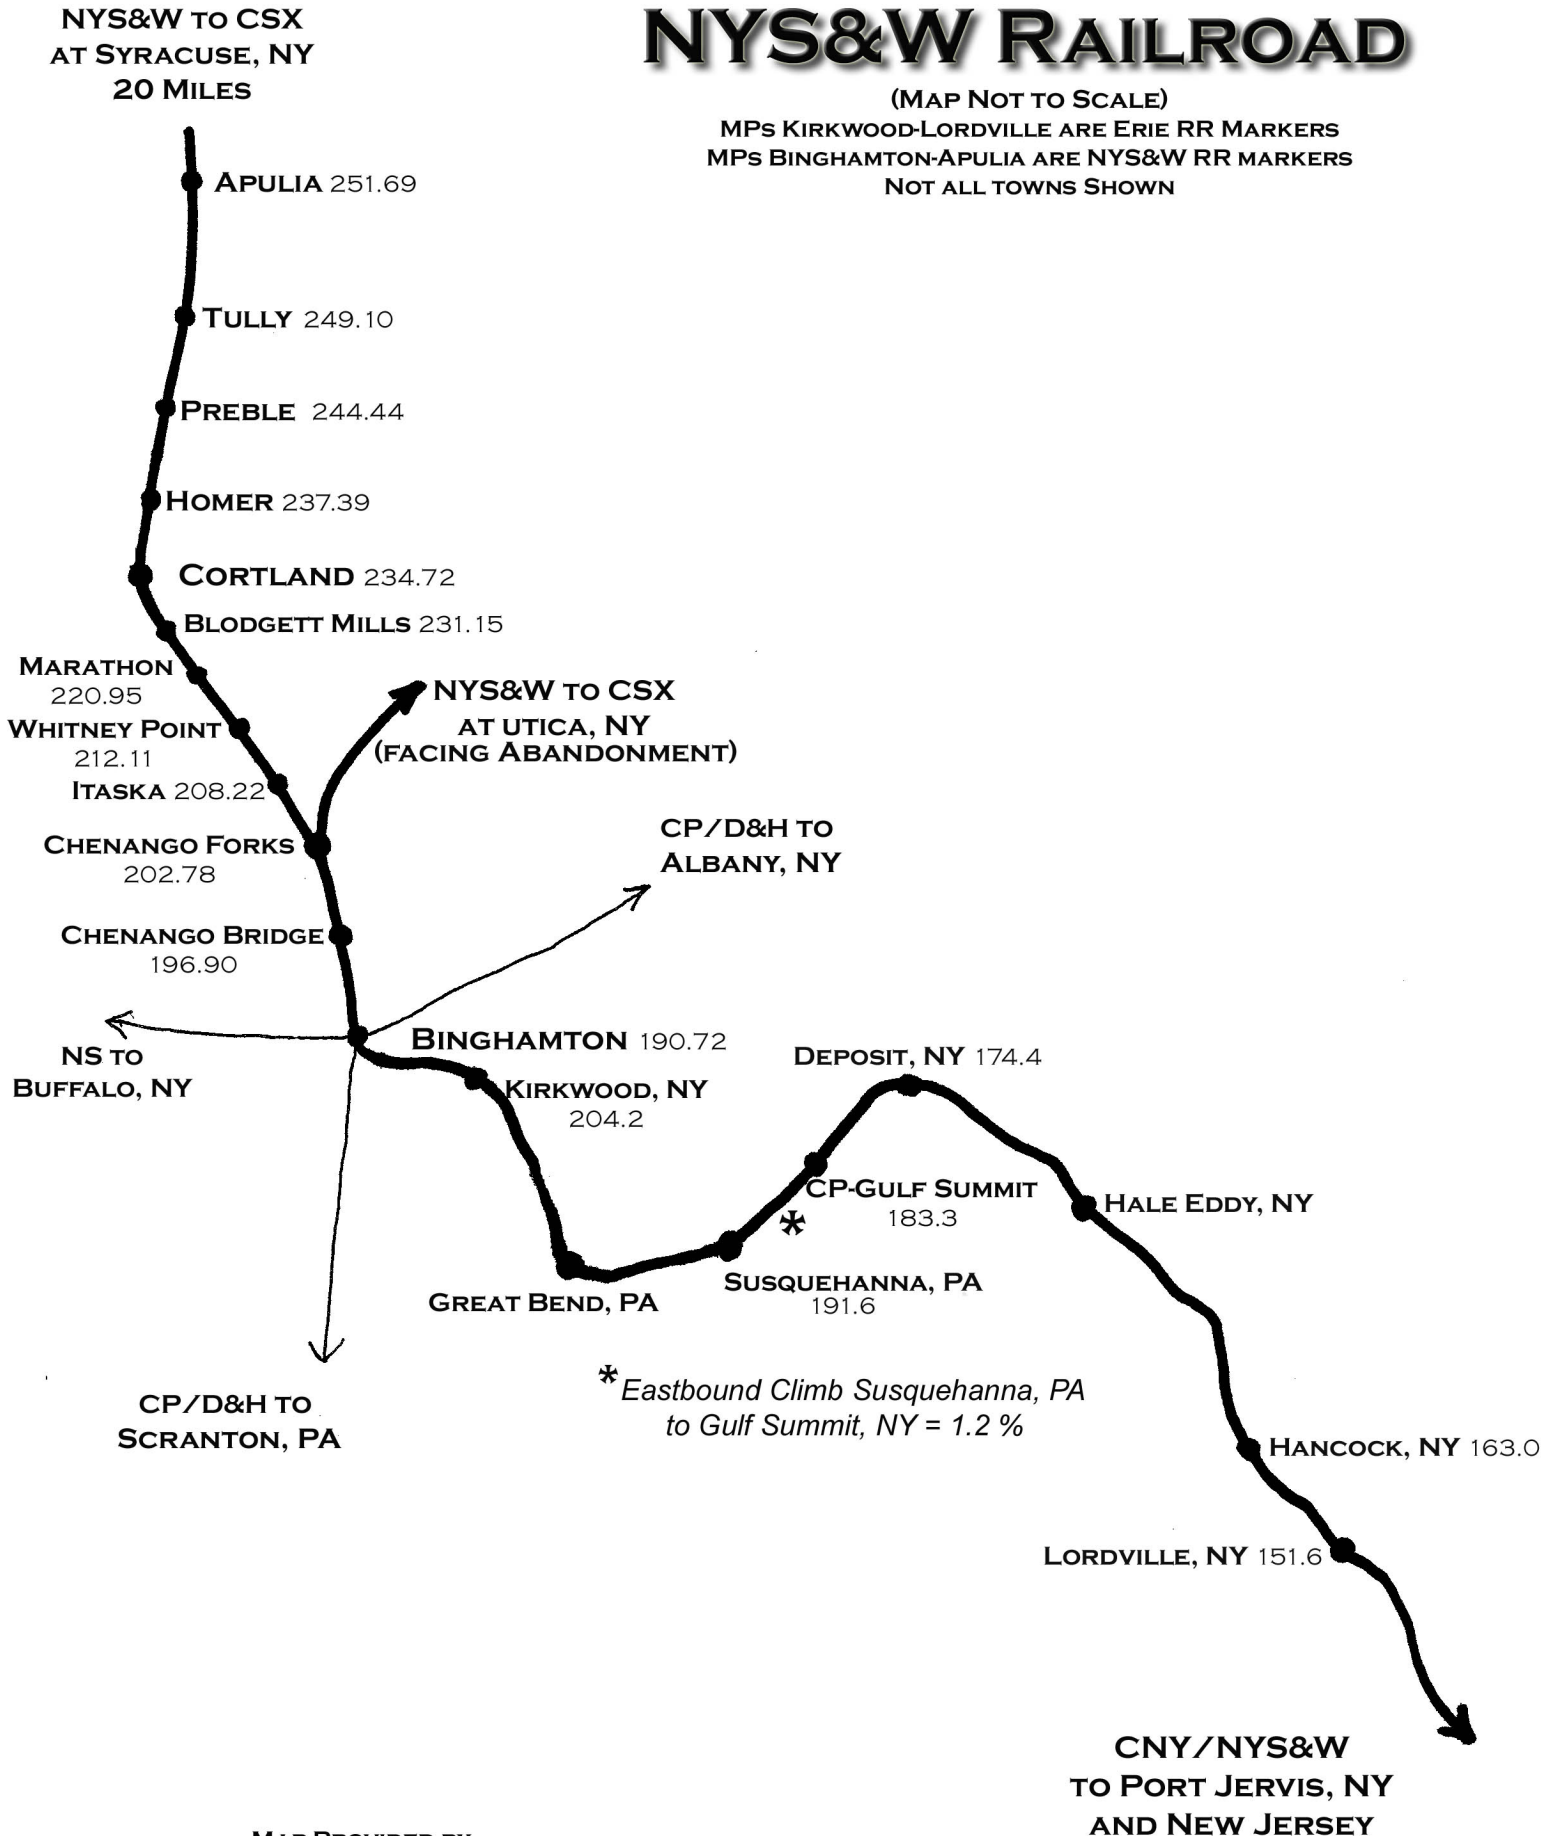

NYS&W RAILROAD

(MAP NOT TO SCALE)

MPs KIRKWOOD-LORDVILLE ARE ERIE RR MARKERS
MPs BINGHAMTON-APULIA ARE NYS&W RR MARKERS
NOT ALL TOWNS SHOWN

MAP PROVIDED BY
2-8-2 PRODUCTIONS
"The Thrill of the Chase!"