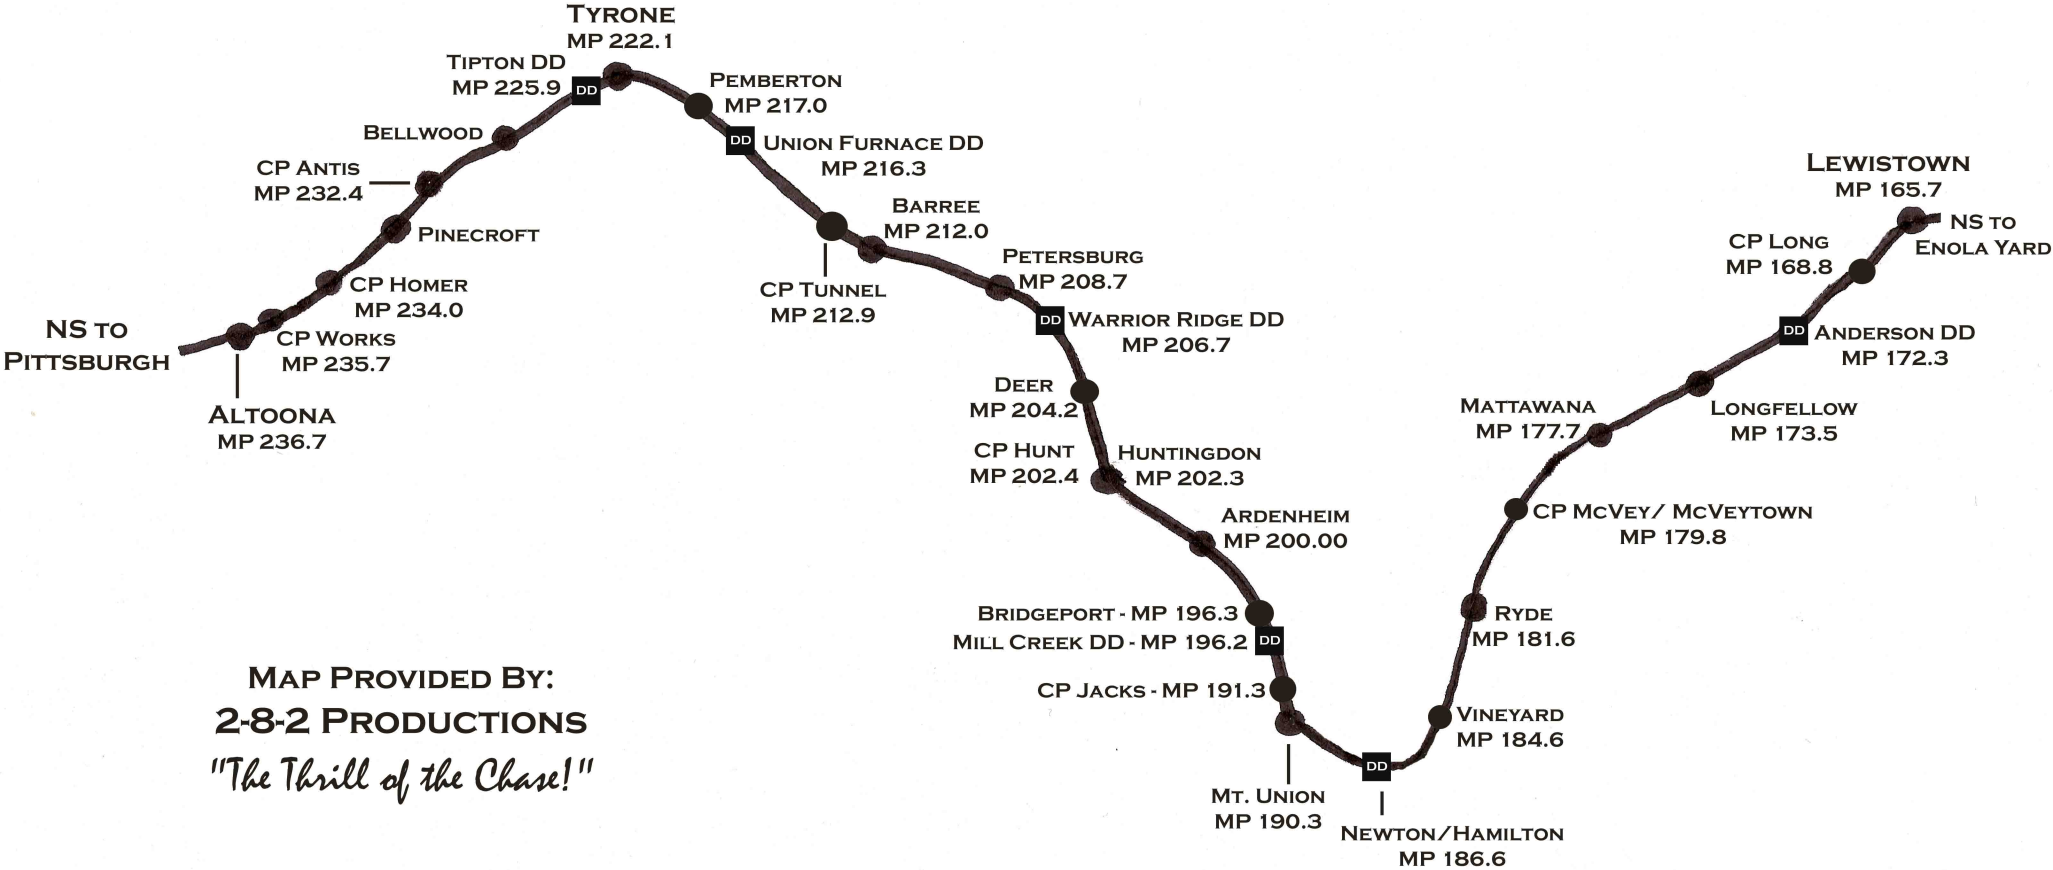

# NORFOLK SOUTHERN'S PITTSBURGH LINE - MIDDLE DIVISION LEWISTOWN - ALTOONA (MAP NOT TO SCALE)

MAP PROVIDED BY:  
2-8-2 PRODUCTIONS  
*"The Thrill of the Chase!"*